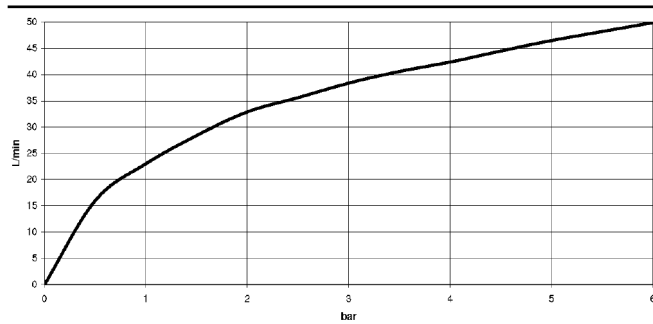

22 900 360

- rosette Ø 60 mm
- porcelain insert COLD

	Platinum	22 900 360-08
	Chrome	22 900 360-00
	Brushed Platinum	22 900 360-06
	Durabass (23kt Gold)	22 900 360-09
	Brushed Durabass (23kt Gold)	22 900 360-28
	Brushed Dark Platinum	22 900 360-99

22 900 360

Flow rate chart

22 900 360

Parts for other finishes can be found here: [Chrome](#)